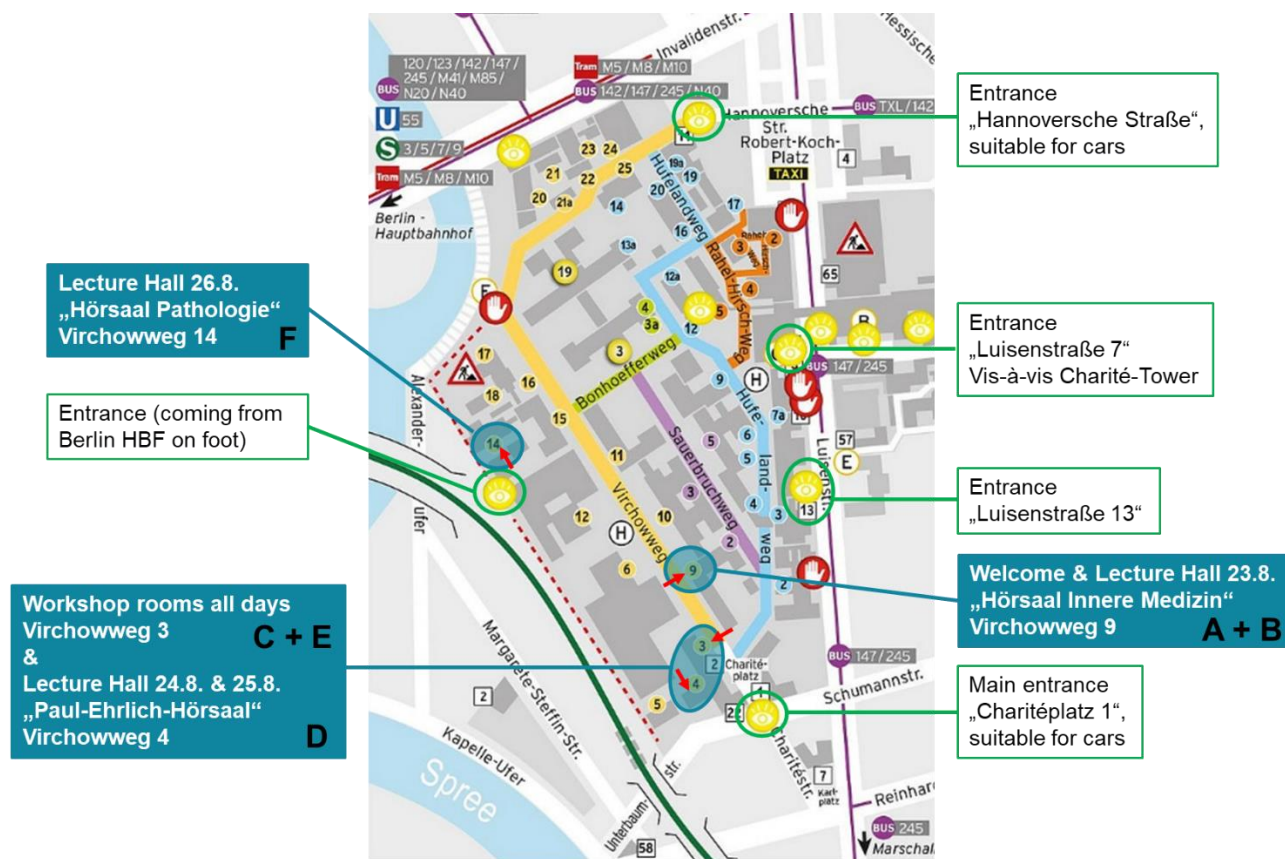

ReThink3R 2.0 Summer School – Detailed information on venues

Campus map of Charité Campus Mitte:

Legend:

- A: In front of seminar rooms 3 and 4, 1st floor, Virchowweg 9
- B: Lecture Hall (2nd floor), Virchowweg 9
- C: Learning Center, ground floor and 1st floor, Virchowweg 3
- D: Paul-Ehrlich Lecture Hall, Virchowweg 4
- E: Learning Center, Seminar room 01-050, Virchowweg 3
- F: Lecture Hall, pathology building, Virchowweg 14

Table with detailed venues/locations per day and time:

Day	Start	End	Location
Tuesday, August 23	9am	10am	A (Registration)
	10am	12.30pm	B
	12.30pm	1.30pm	A
	1.30pm	1.55pm	B
	2.10pm	3pm	C
	3.30pm	5pm	B
Wednesday, August 24	9am	10.10am	D
	10.10am	10.30am	E
	10.30am	12pm	C

Wednesday, August 24	12pm	1pm	D
	1pm	2pm	E
	2.15pm	5pm	C
	5pm	6pm	D
Thursday, August 25	9am	10.30am	D
	10.30am	11am	E
	11am	12.30pm	C
	12.30pm	1.30pm	E
	1.45pm	3.30pm	C
	3.30pm	4pm	E
	4.15pm	5pm	C
	5pm	6pm	D
Friday, August 26	10am	11am	F
	11.15 am	11.30am	E
	11.30am	12.45pm	C
	12.45pm	2pm	E
	2pm	3.30pm	C
	3.30pm	4pm	E
	4pm	5pm	C
	5pm	6.30pm	tba